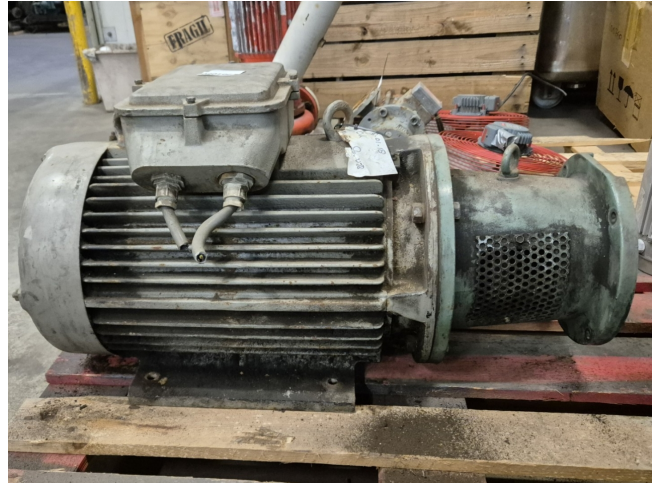

# Rotor XKF180L04 808X

## Specifications

Marque	Rotor
Type	XKF180L04 808X
kW	22
RPM	1460
Size & Weight	850x360x480 mm (LxWxH) & 210 kg
50 Hz / 60 Hz	50 Hz
Stock	1

### Used Rotor XKF180L04 808X

Used Rotor XKF180L04 808X electric motor with the following specifications: 50 Hz - 22 kW - 1460 RPM.